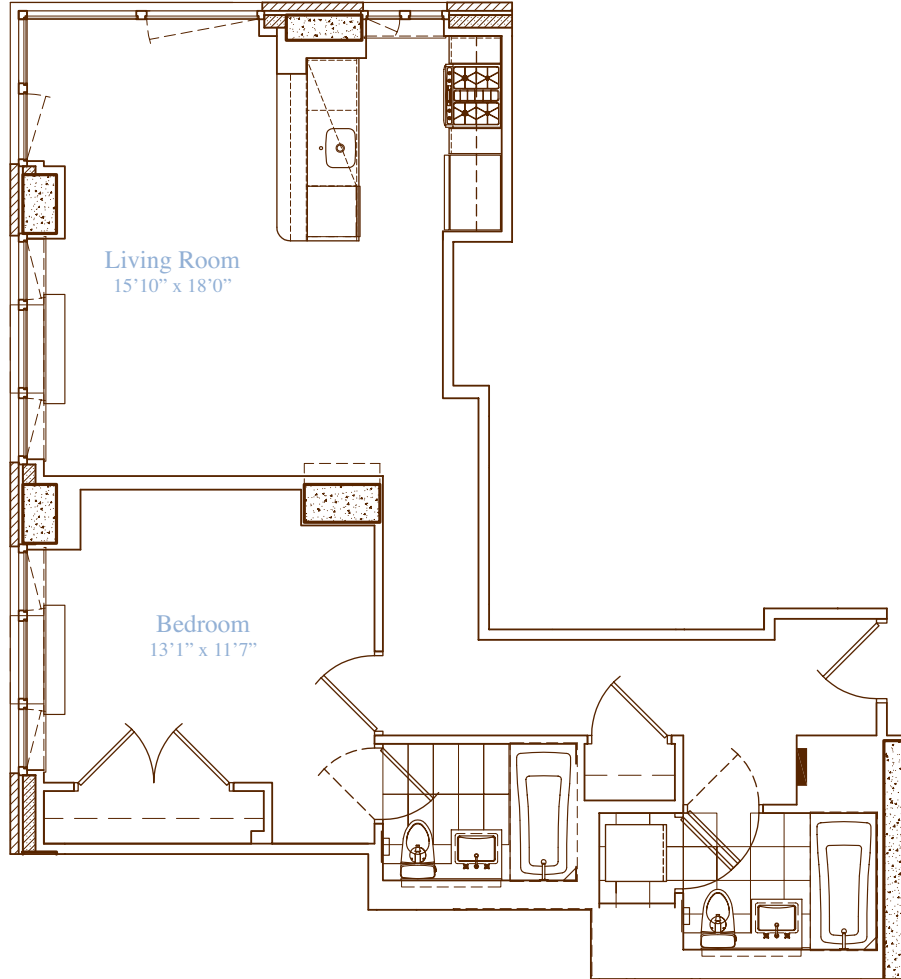

apartment: 9-26 N
approximate square footage: 836
bedrooms: 1
bathrooms: 2
closets: 3

finishes

- Lofted Ceilings
- Hardwood Walnut Floors

Allmilmö Kitchen

- GE ProfileStainless Steel Appliances
- Caesarstone Countertops
- Bianco Maple Cabinetry

Bathrooms

- Italian Porcelain Tile
- Kohler Fixtures
- Allmilmö Bianco Maple Cabinetry

Washer and Dryer Hookup

notes

SESSANTA

sessanta60.com | 212.204.0060