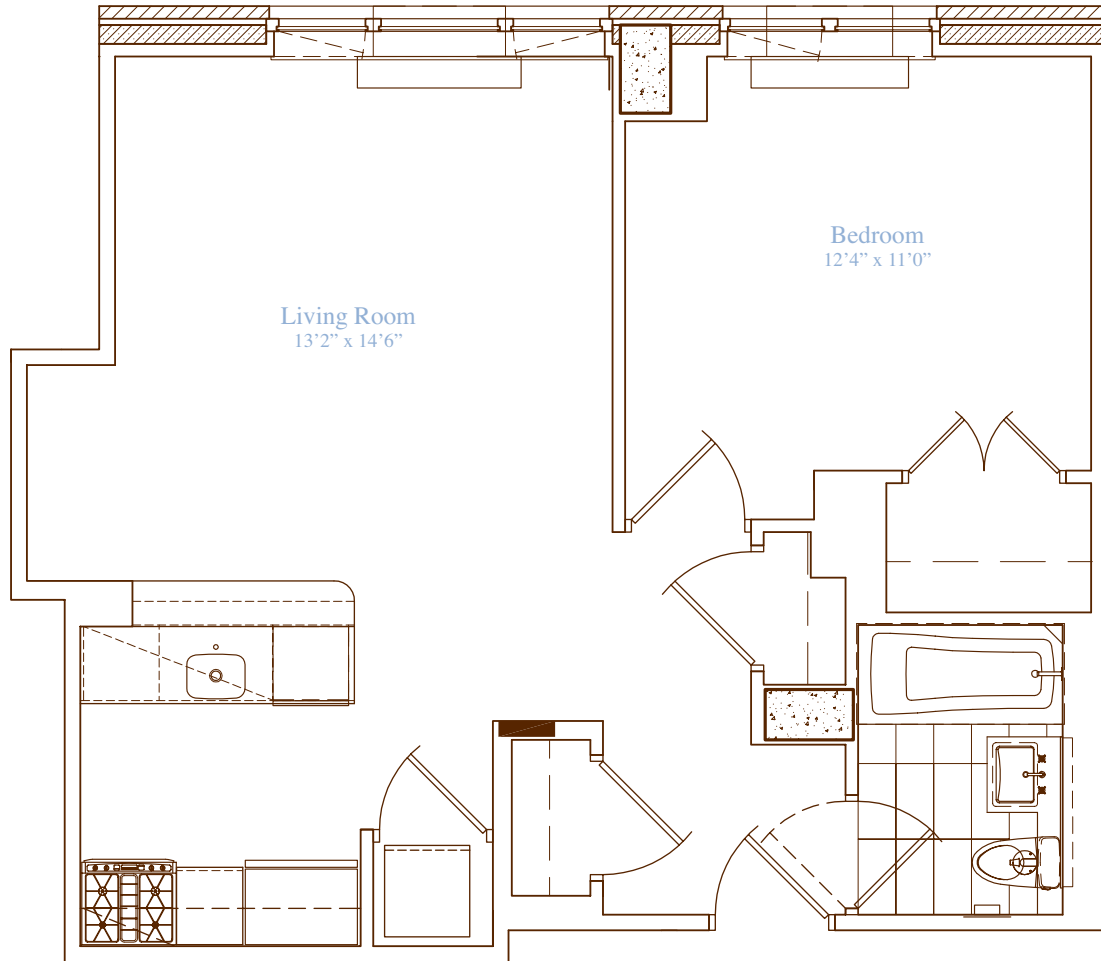

apartment: 9-26 M
approximate square footage: 665
bedrooms: 1
bathrooms: 1
closets: 1 walk-in, 3 traditional

finishes

- Lofted Ceilings
- Hardwood Walnut Floors

Allmilmö Kitchen

- GE ProfileStainless Steel Appliances
- Caesarstone Countertops
- Bianco Maple Cabinetry

Bathrooms

- Italian Porcelain Tile
- Kohler Fixtures
- Allmilmö Bianco Maple Cabinetry

Washer and Dryer Hookup

notes

220 West | **SESSANTA**
sessanta60.com | 212.204.0060