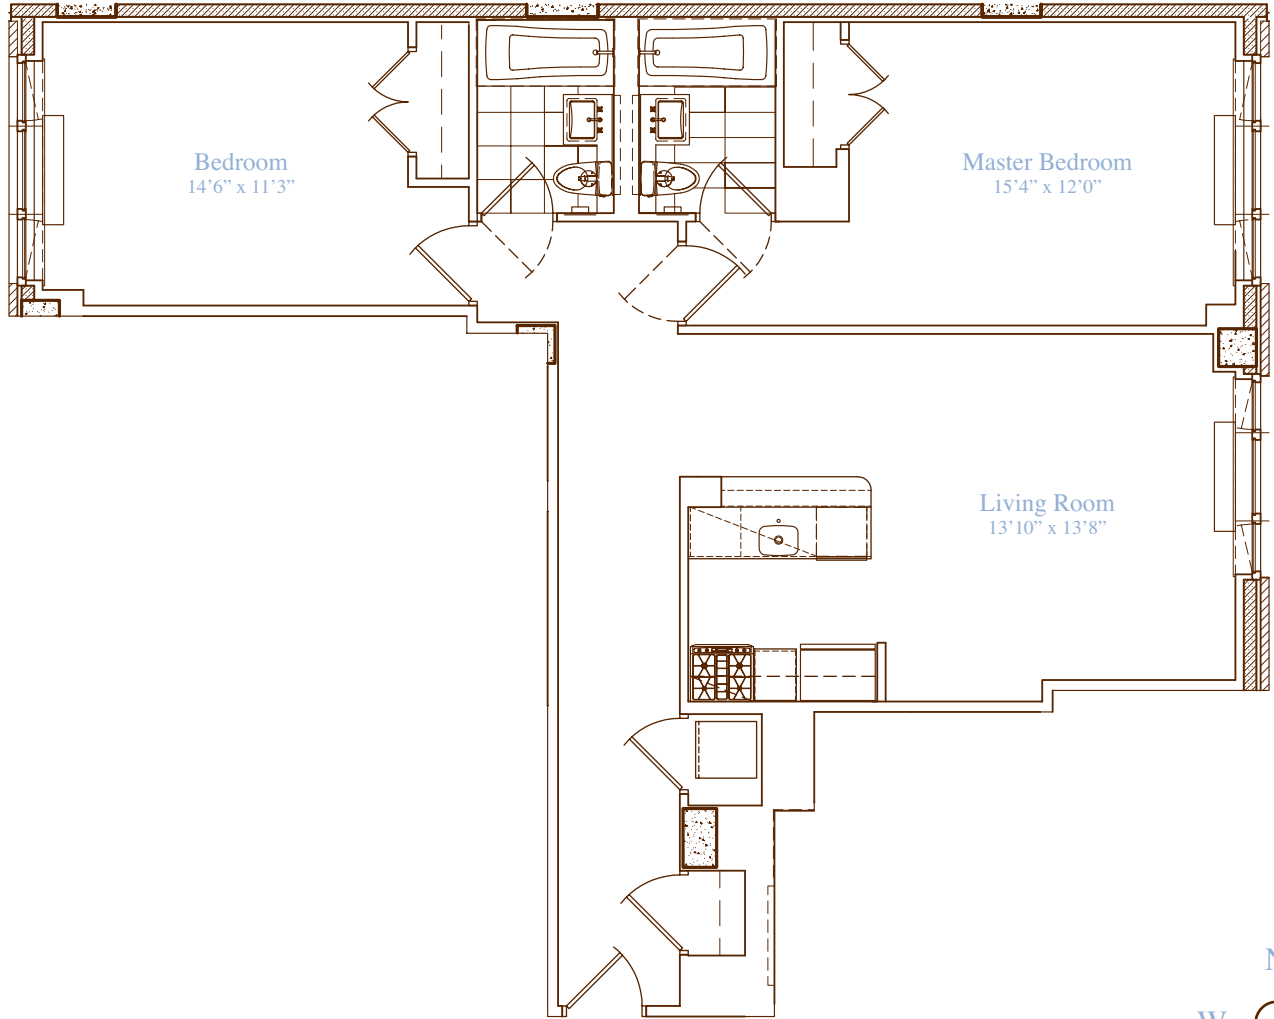

apartment: 8-14 C  
approximate square footage: 1,141  
bedrooms: 2  
bathrooms: 2  
closets: 4

*finishes*

- Lofted Ceilings
- Hardwood Walnut Floors

Allmilmö Kitchen

- GE Profile Stainless Steel Appliances
- Caesarstone Countertops
- Bianco Maple Cabinetry