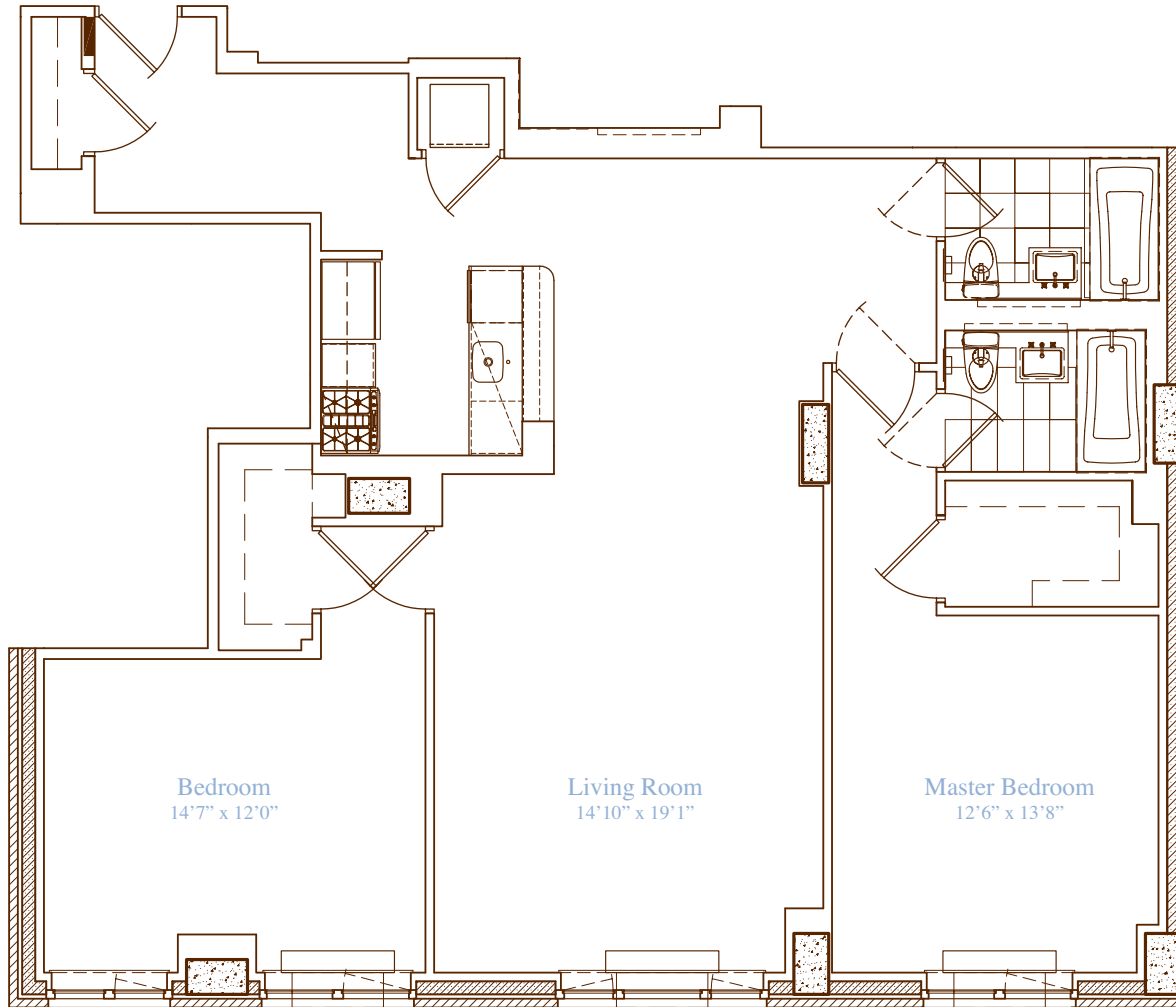

apartment: 7 H
approximate square footage: 1,386
bedrooms: 2
bathrooms: 2
closets: 2 walk-in, 2 traditional

finishes

- Lofted Ceilings
- Hardwood Walnut Floors

Allmilmö Kitchen

- GE Profile Stainless Steel Appliances
- Caesarstone Countertops
- Bianco Maple Cabinetry

Bathrooms

- Italian Porcelain Tile
- Kohler Fixtures
- Allmilmö Bianco Maple Cabinetry

Washer and Dryer Hookup

notes

SESSANTA

sessanta60.com | 212.204.0060