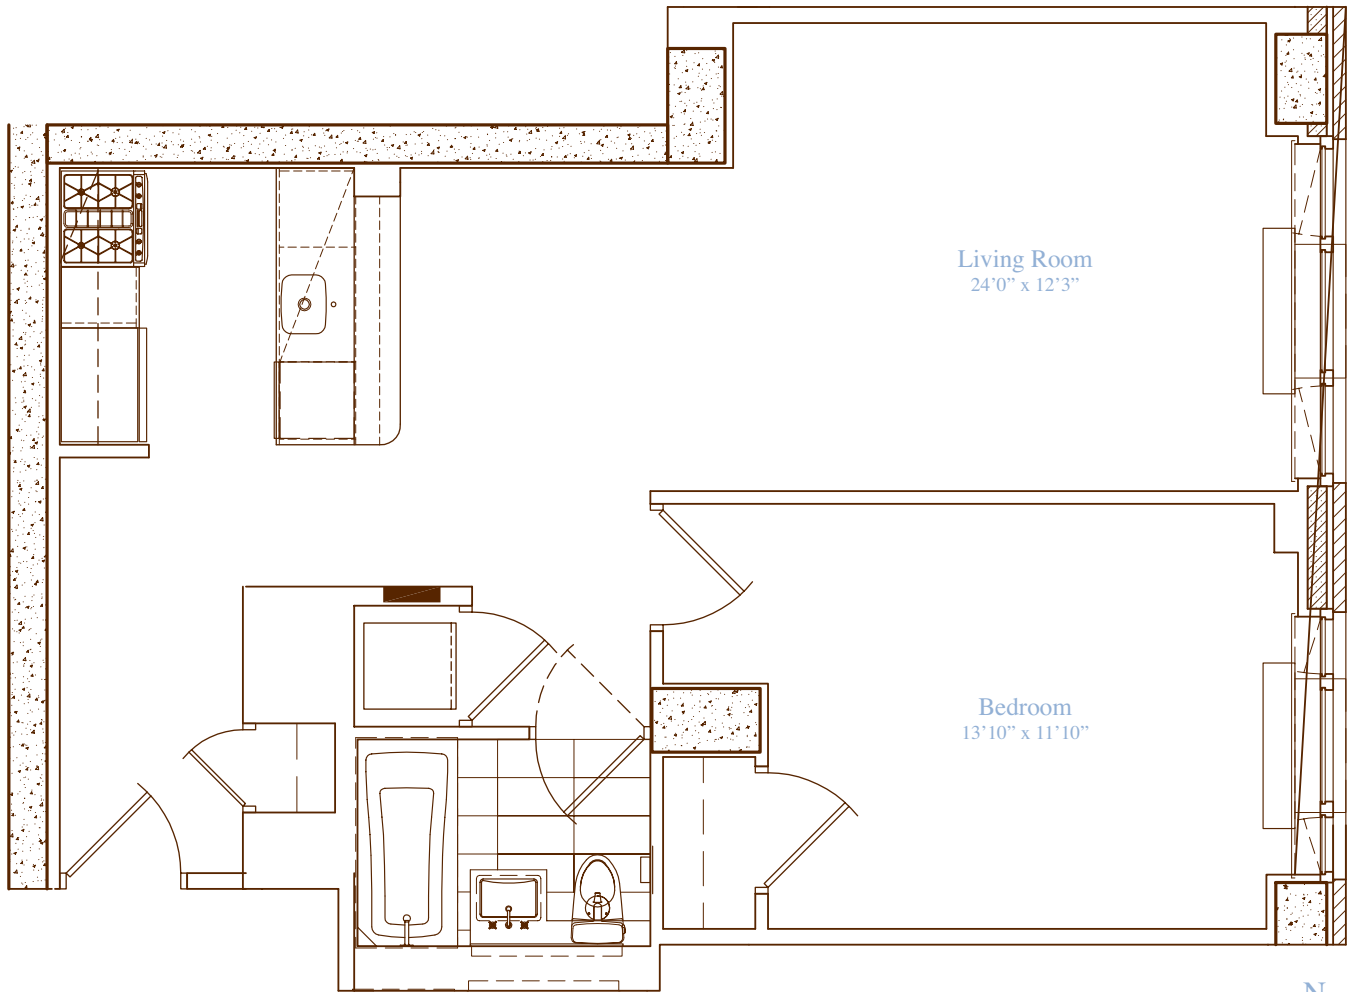

apartment: 3-26 R
approximate square footage: 771
bedrooms: 1
bathrooms: 1
closets: 3

finishes

- Lofted Ceilings
- Hardwood Walnut Floors

Allmilmö Kitchen

- GE Profile Stainless Steel Appliances
- Caesarstone Countertops
- Bianco Maple Cabinetry

Bathrooms

- Italian Porcelain Tile
- Kohler Fixtures
- Allmilmö Bianco Maple Cabinetry

Washer and Dryer Hookup

notes

229 West | **SESSANTA**
sessanta60.com | 212.204.0060