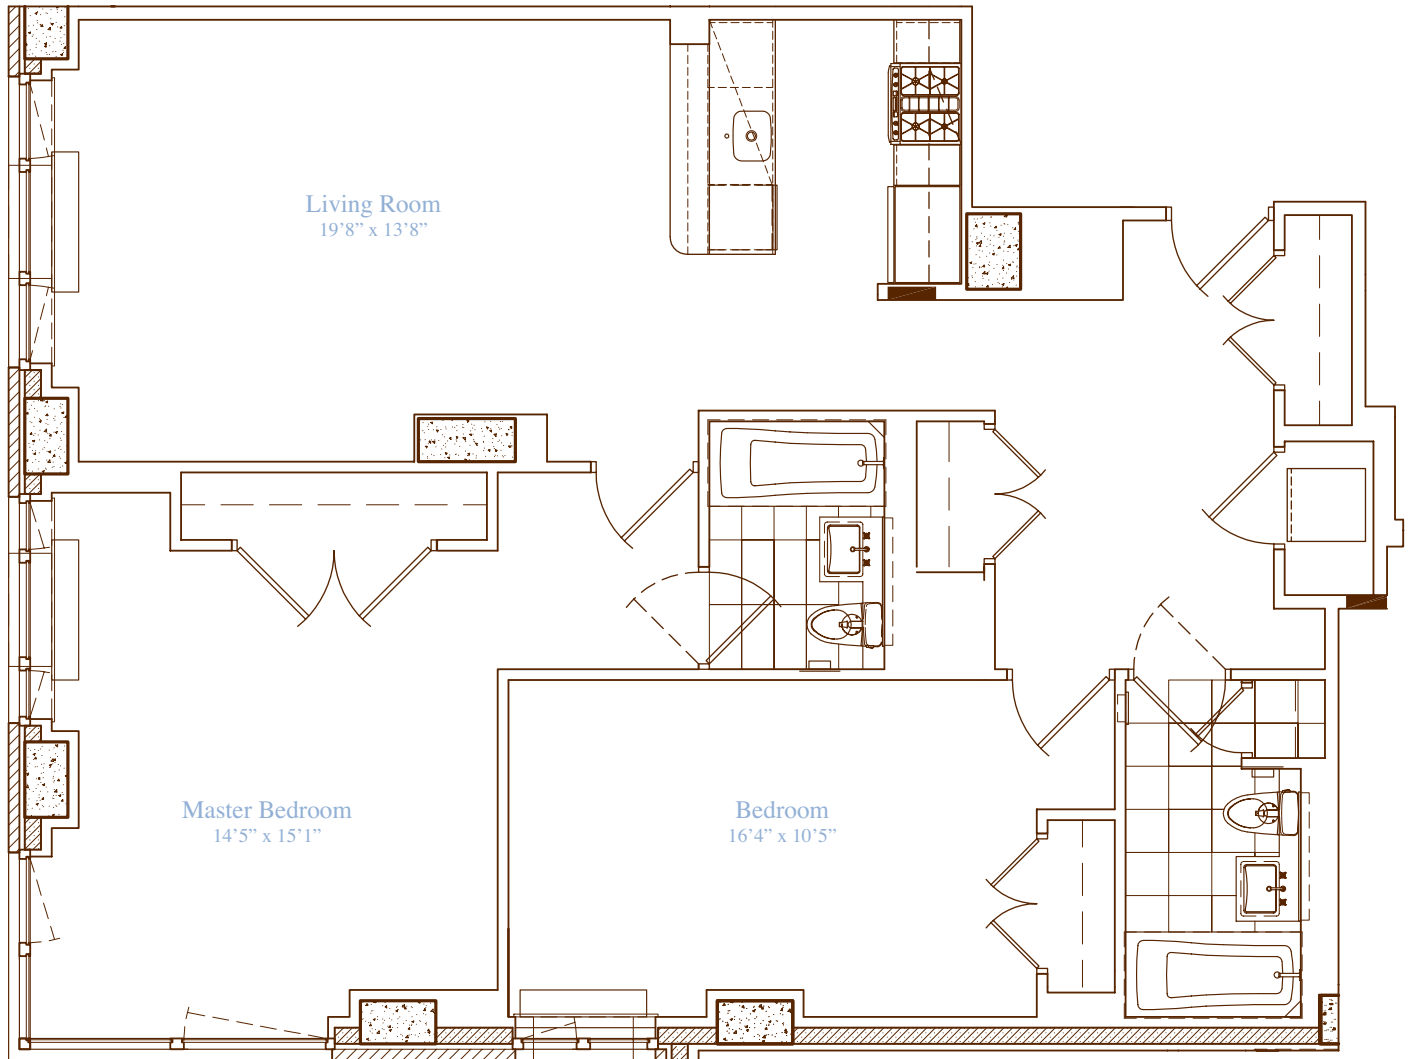

apartment: 3-14 P  
 approximate square footage: 1,250  
 bedrooms: 2  
 bathrooms: 2  
 closets: 6

*finishes*

- Lofted Ceilings
- Hardwood Walnut Floors

Allmilmö Kitchen

- GE Profile Stainless Steel Appliances
- Caesarstone Countertops
- Bianco Maple Cabinetry

Bathrooms

- Italian Porcelain Tile
- Kohler Fixtures
- Allmilmö Bianco Maple Cabinetry

Washer and Dryer Hookup

notes

---

---

---

**SESSANTA**