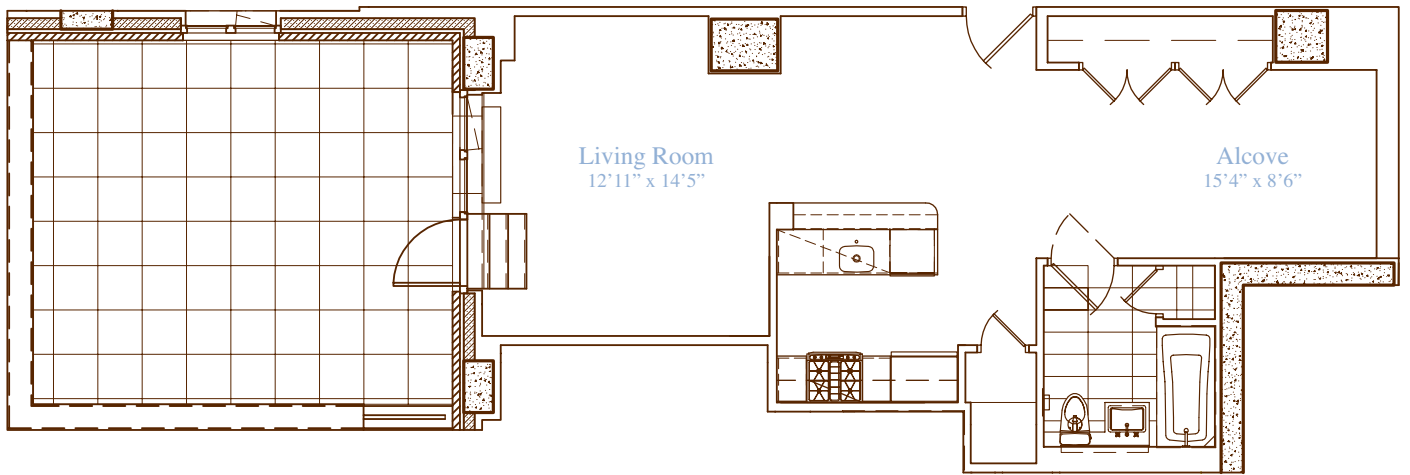

apartment: 2 N
 approximate square footage: 691
 bedrooms: **Alcove Studio**
 bathrooms: 1
 closets: 3
 terrace approximate square footage: 350

finishes

- Lofted Ceilings
- Hardwood Walnut Floors

Allmilmö Kitchen