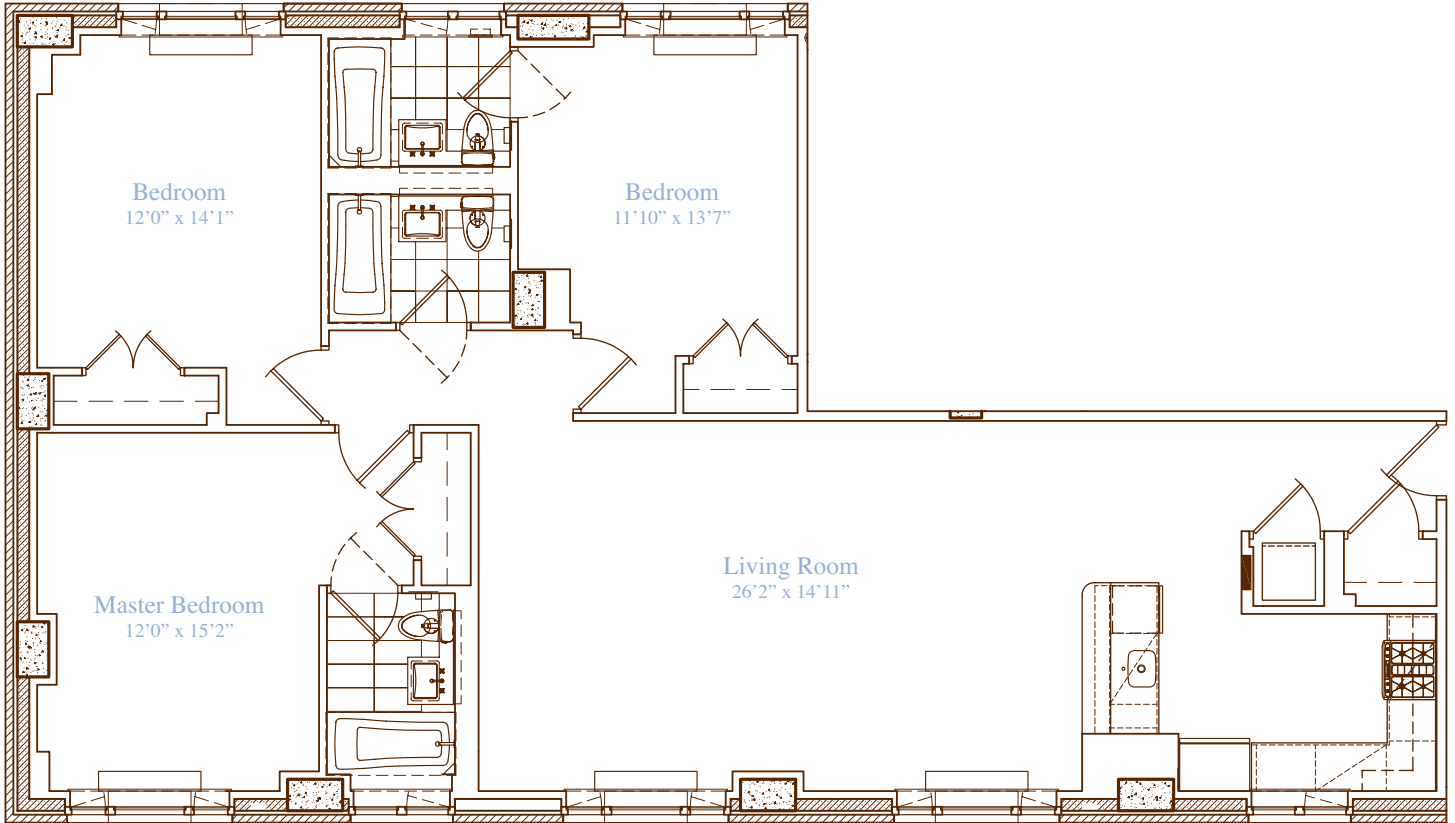

apartment: 2-7 M
approximate square footage: 1,616
bedrooms: 3
bathrooms: 3
closets: 5

finishes

- Lofted Ceilings
- Hardwood Walnut Floors

Allmilmö Kitchen

- GE Profile Stainless Steel Appliances
- Caesarstone Countertops
- Bianco Maple Cabinetry