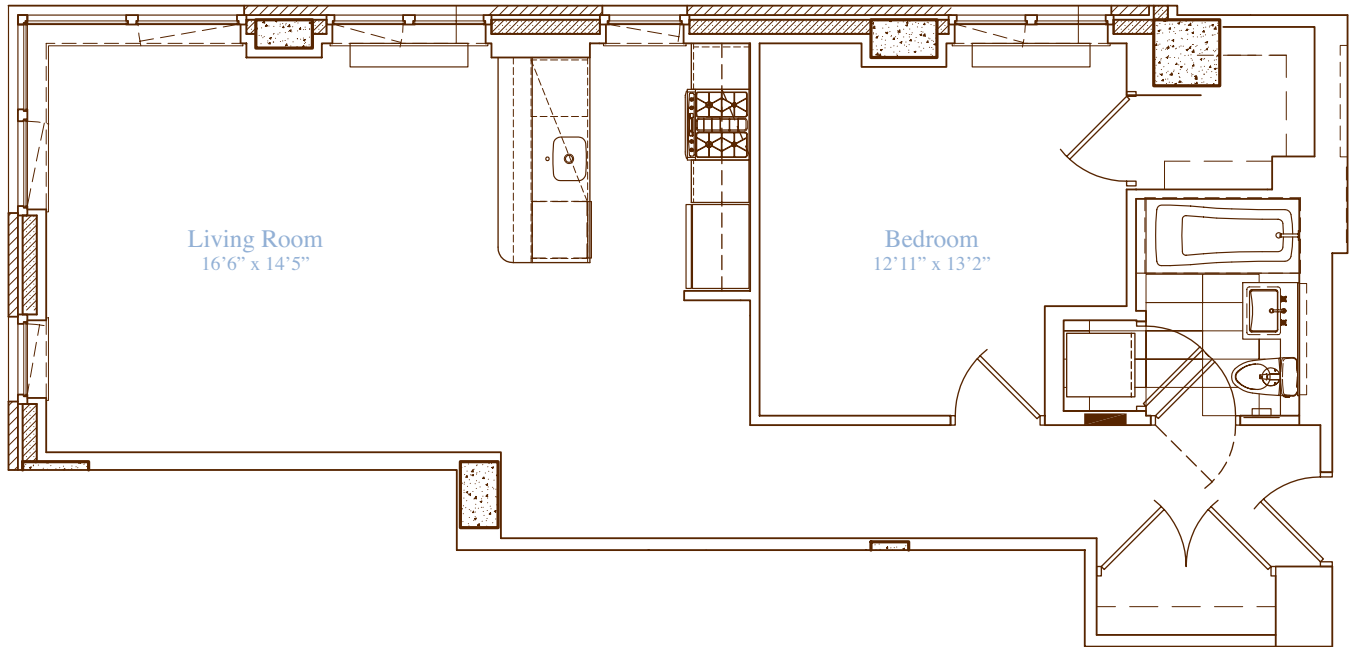

apartment: 2-7 C  
approximate square footage: 869  
bedrooms: 1  
bathrooms: 1  
closets: 1 walk-in, 2 traditional