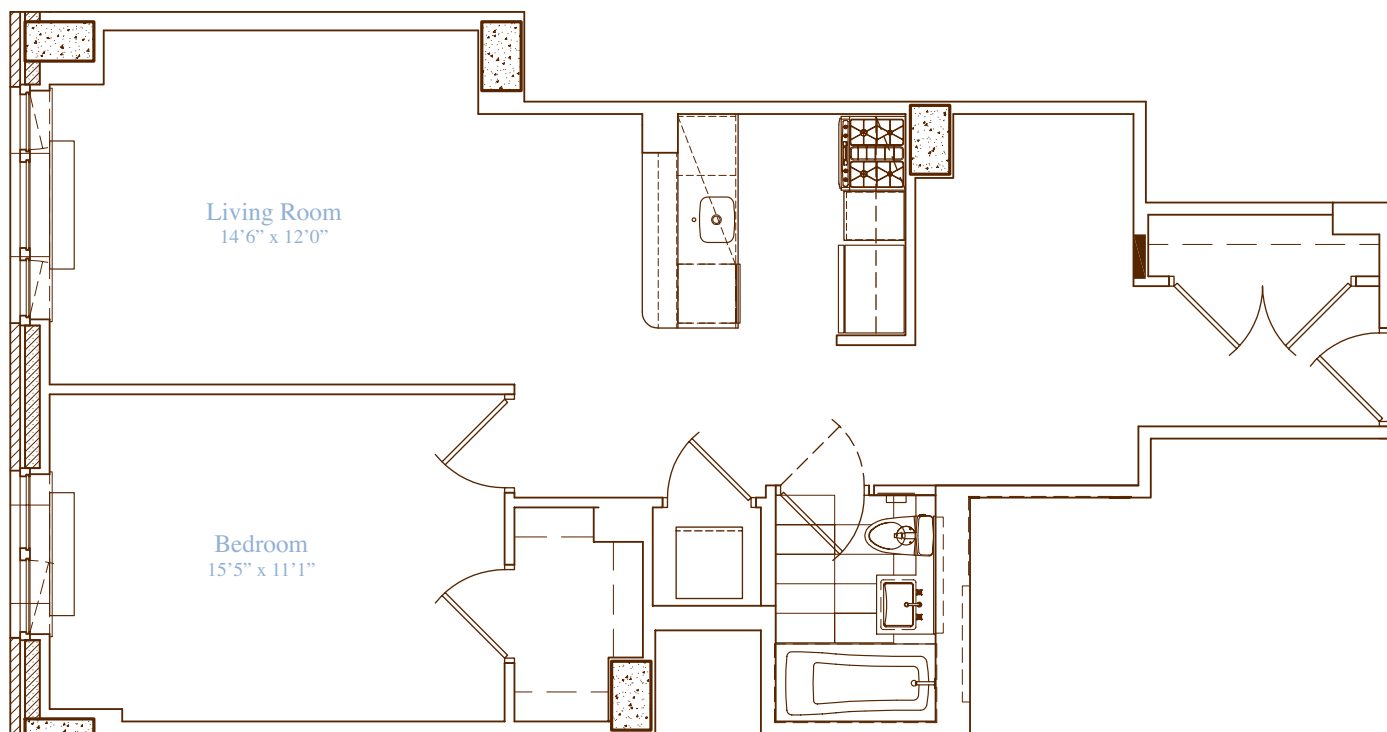

apartment: 2-7 B
approximate square footage: 861
bedrooms: 1
bathrooms: 1
closets: 1 walk-in, 2 traditional

finishes

- Lofted Ceilings
- Hardwood Walnut Floors

Allmilmö Kitchen

- GE Profile Stainless Steel Appliances
- Caesarstone Countertops
- Bianco Maple Cabinetry