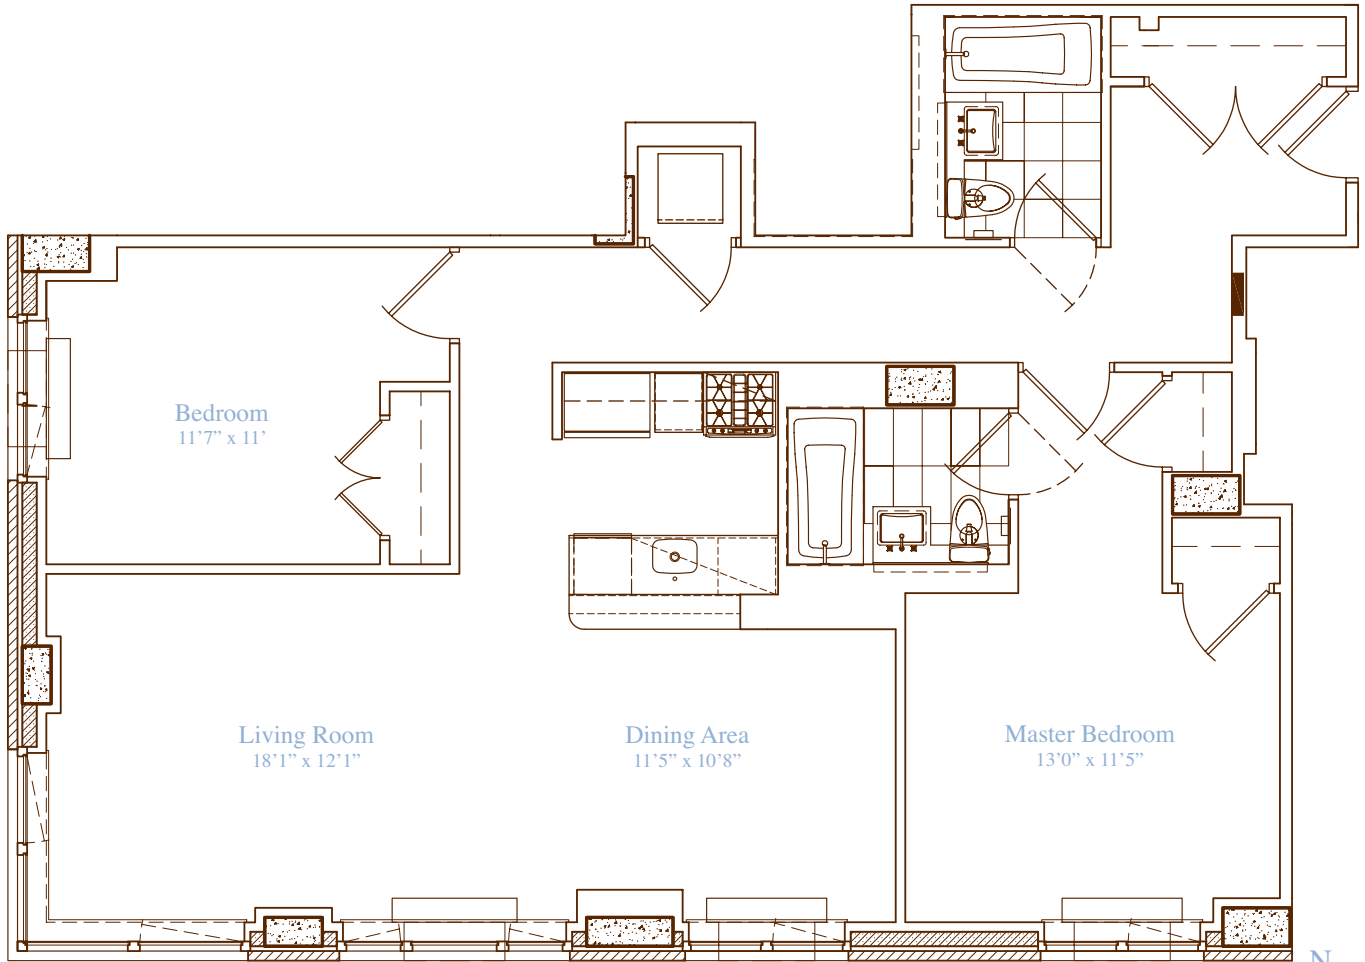

apartment: 2-4 A  
approximate square footage: 1,225  
bedrooms: 2  
bathrooms: 2  
closets: 5

### finishes

- Lofted Ceilings
- Hardwood Walnut Floors