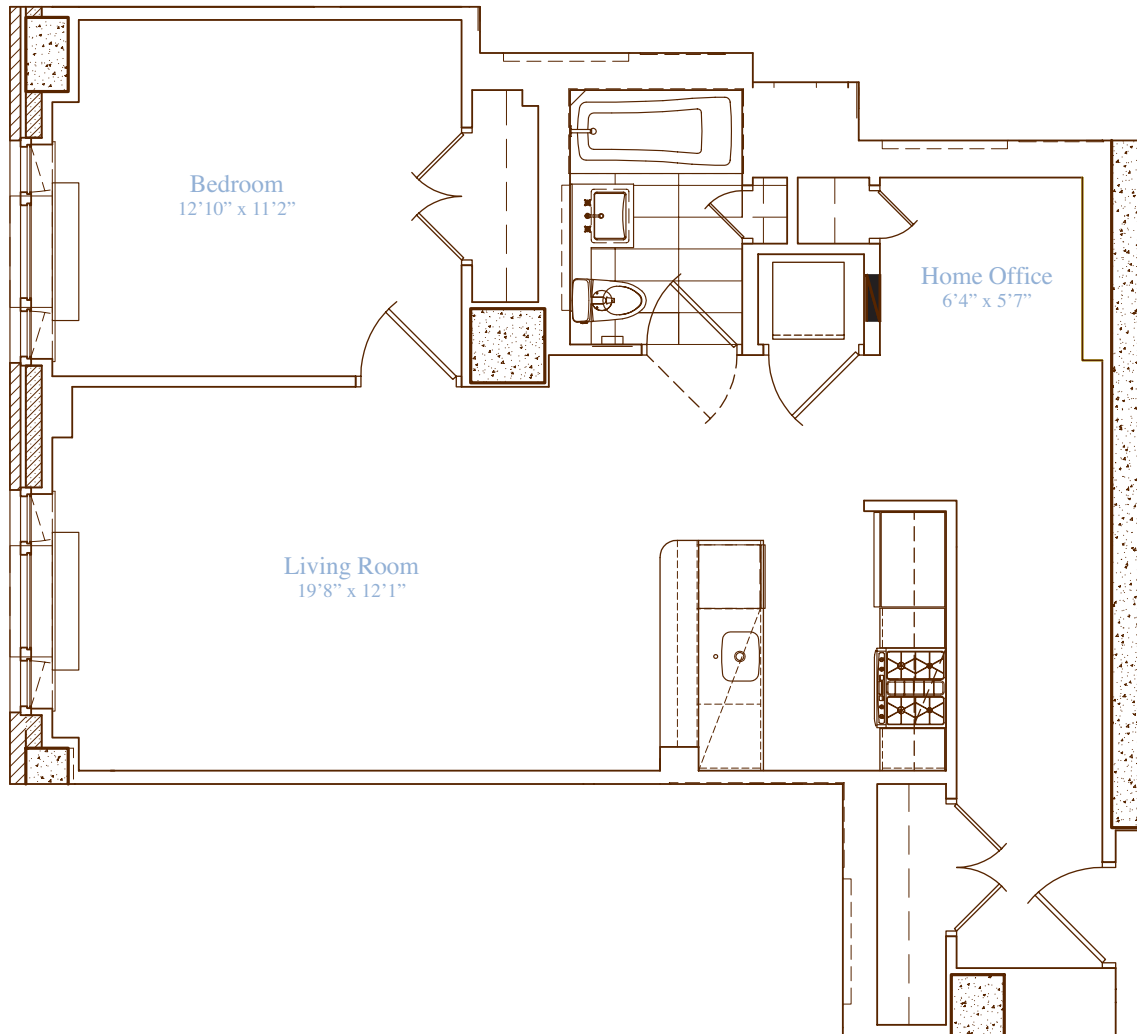

apartment: 15-26 O
approximate square footage: 830
bedrooms: 1
bathrooms: 1
closets: 5

finishes

- Lofted Ceilings
- Hardwood Walnut Floors

Allmilmö Kitchen

- GE Profile Stainless Steel Appliances
- Caesarstone Countertops
- Bianco Maple Cabinetry

Bathrooms

- Italian Porcelain Tile
- Kohler Fixtures
- Allmilmö Bianco Maple Cabinetry

Washer and Dryer Hookup

notes

22Q West | **SESSANTA**
sessanta60.com | 212.204.0060