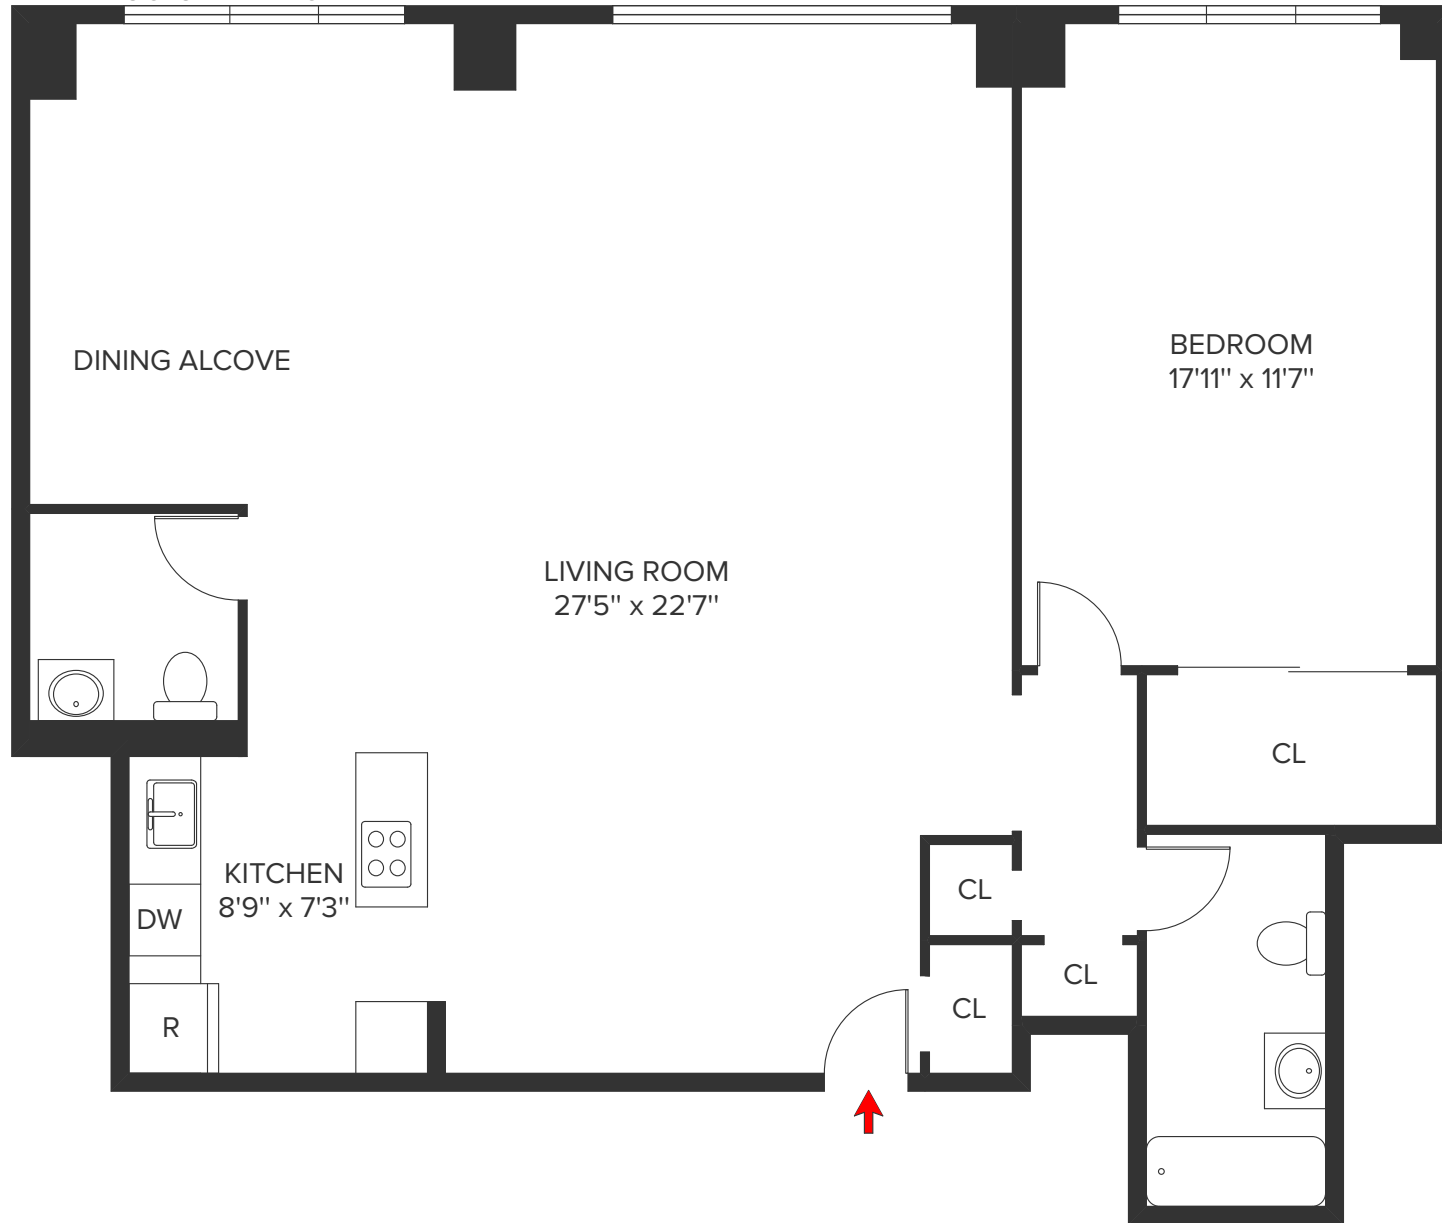

ALL DIMENSIONS ARE APPROXIMATE

**200 East 33rd Street  
Apartment 26-G**