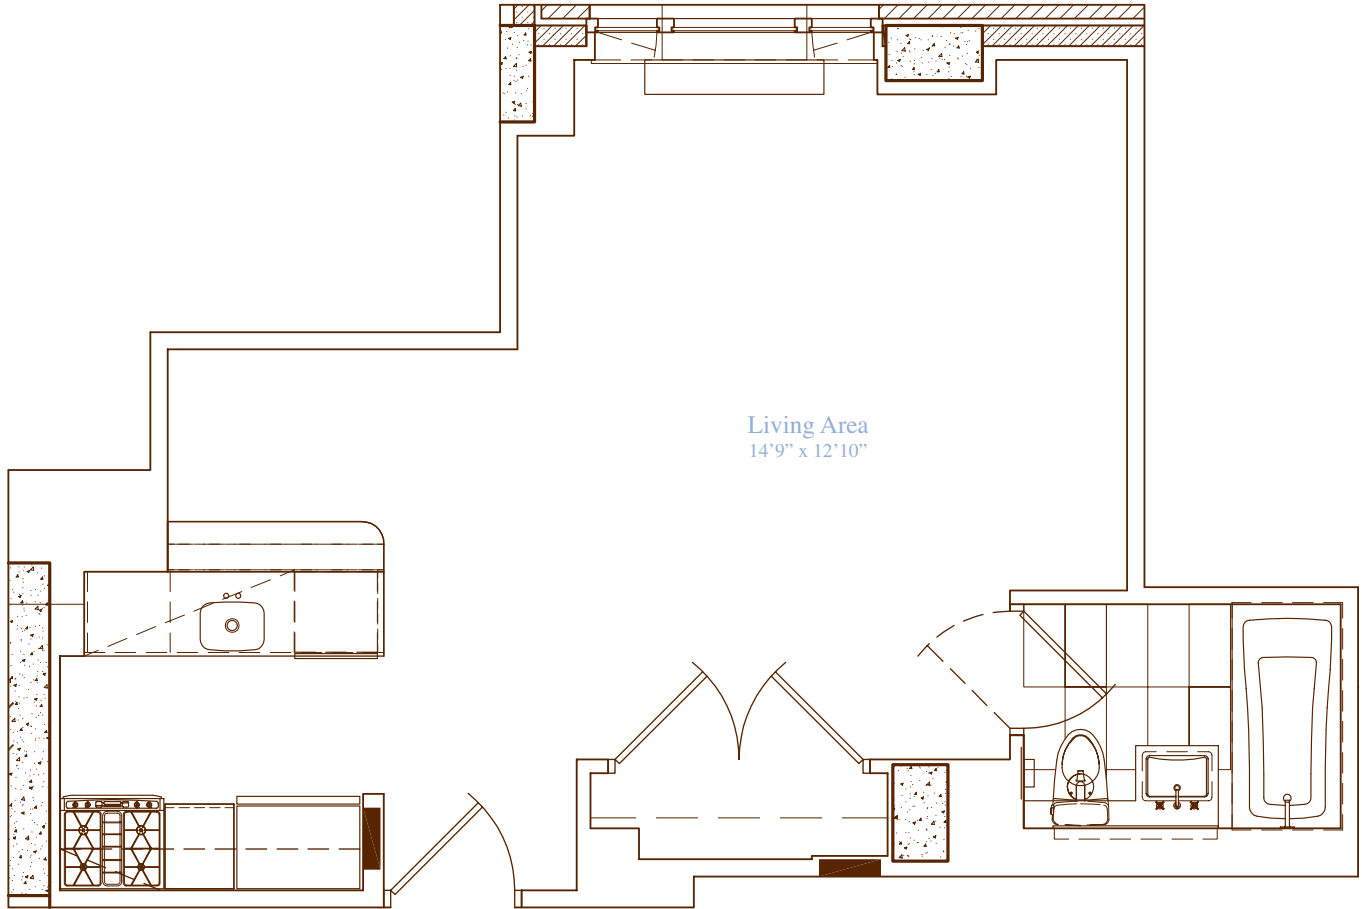

apartment: 2-7 F  
 approximate square footage: 487  
 bedrooms: Studio Alcove  
 bathrooms: 1  
 closets: 1

*finishes*

- Lofted Ceilings
- Hardwood Walnut Floors

Allmilmö Kitchen

- GE Profile Stainless Steel Appliances
- Caesarstone Countertops
- Bianco Maple Cabinetry

Bathrooms

- Italian Porcelain Tile
- Kohler Fixtures
- Allmilmö Bianco Maple Cabinetry

notes

---

---

---

229 West | **SESSANTA**  
 sessanta60.com | 212.204.0060