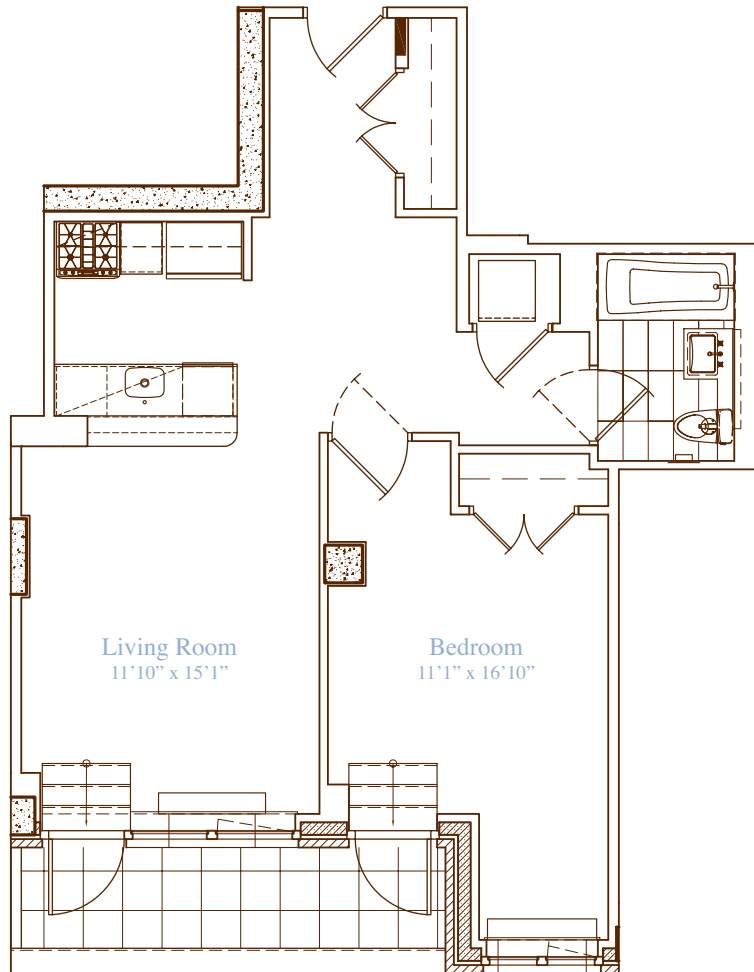

apartment: 5 J  
approximate square footage: 723  
bedrooms: 1  
bathrooms: 1  
closets: 3  
terrace approximate square footage: 80

*finishes*

- Lofted Ceilings
- Hardwood Walnut Floors

Allmilmö Kitchen

- GE Profile Stainless Steel Appliances
- Caesarstone Countertops
- Bianco Maple Cabinetry

Bathrooms

- Italian Porcelain Tile
- Kohler Fixtures
- Allmilmö Bianco Maple Cabinetry

Washer and Dryer Hookup

*notes*

---

---

---

**SESSANTA**