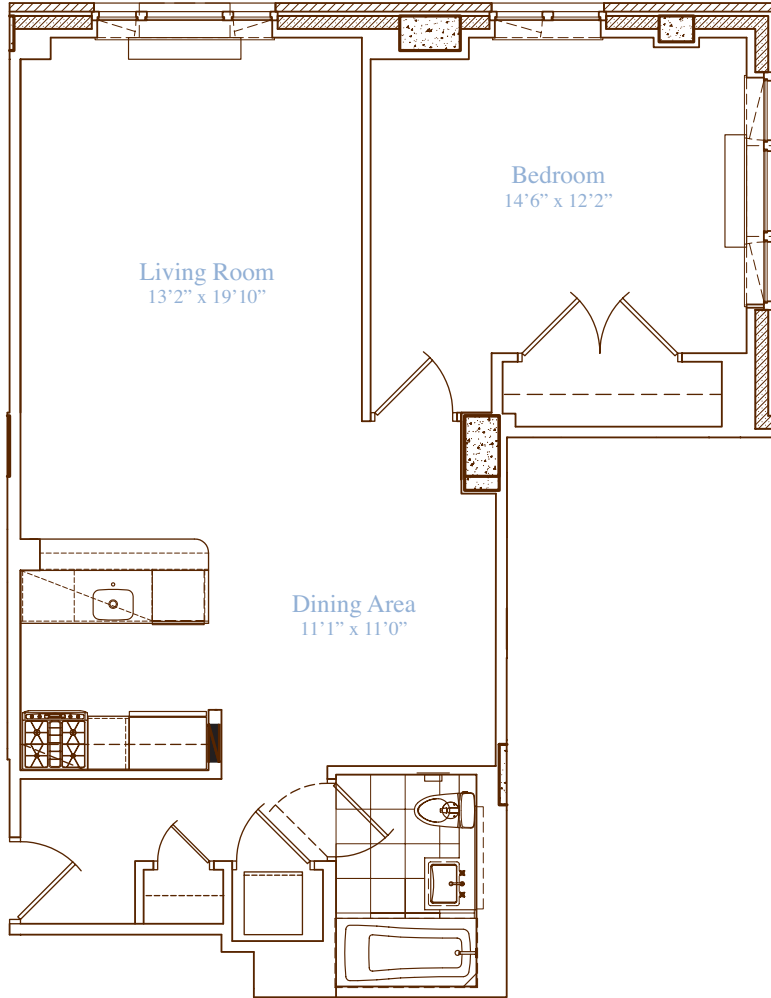

apartment: 5-7 T
approximate square footage: 864
bedrooms: 1
bathrooms: 1
closets: 3

finishes

- Lofted Ceilings
- Hardwood Walnut Floors

Allmilmö Kitchen

- GE Profile Stainless Steel Appliances
- Caesarstone Countertops
- Bianco Maple Cabinetry

Bathrooms

- Italian Porcelain Tile
- Kohler Fixtures
- Allmilmö Bianco Maple Cabinetry

Washer and Dryer Hookup

notes

229 West | **SESSANTA**

sessanta60.com | 212.204.0060