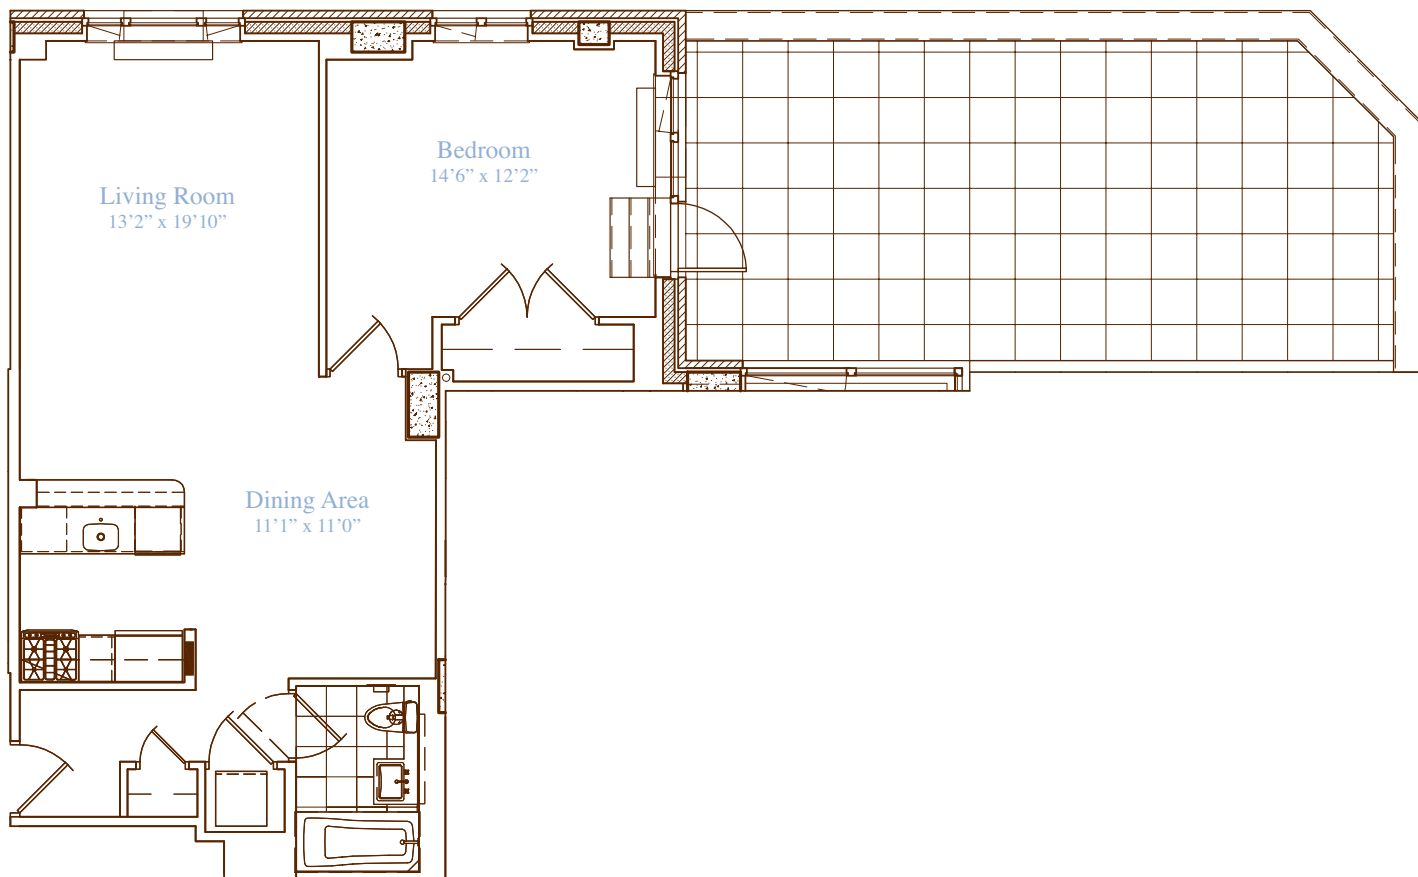

apartment: 4 T
 approximate square footage: 864
 bedrooms: 1
 bathrooms: 1
 closets: 3
 terrace approximate square footage: 496

finishes

- Lofted Ceilings
- Hardwood Walnut Floors

Allmilmö Kitchen

- GE Profile Stainless Steel Appliances
- Caesarstone Countertops
- Bianco Maple Cabinetry