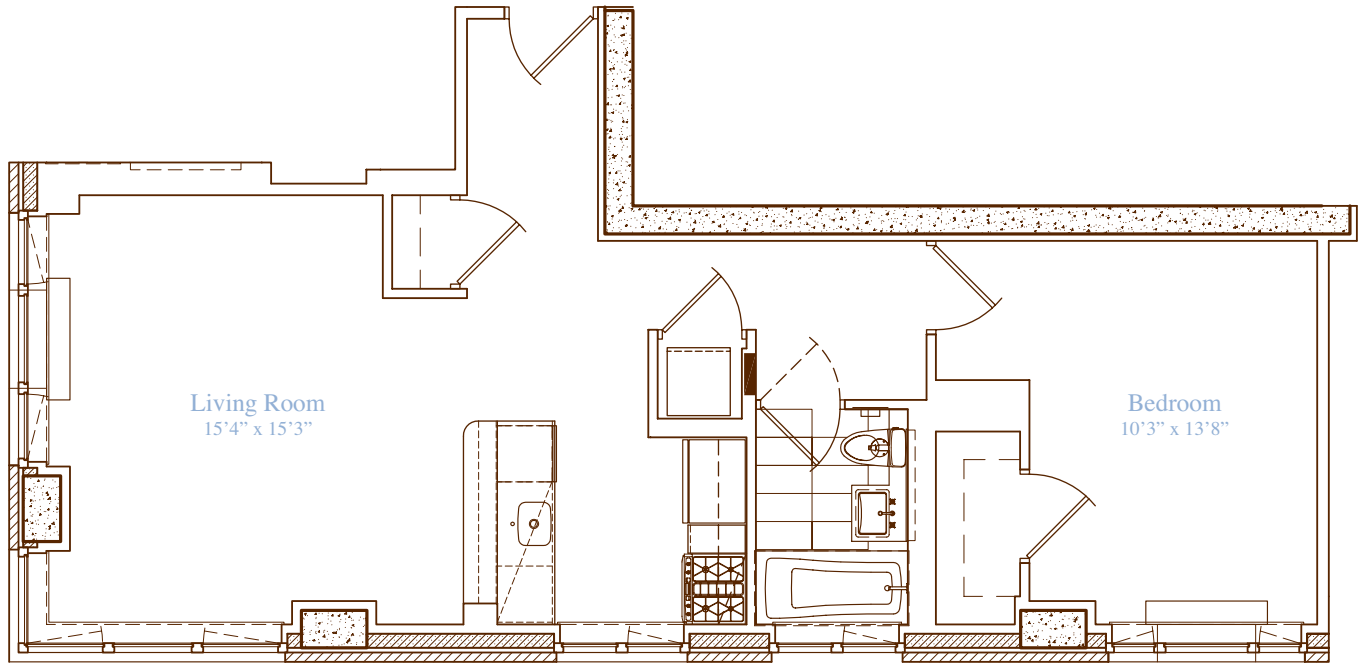

apartment: 15 A
approximate square footage: 787
bedrooms: 1
bathrooms: 1
closets: 1 walk-in, 2 traditional

finishes

- Lofted Ceilings
- Hardwood Walnut Floors

Allmilmö Kitchen

- GE Profile Stainless Steel Appliances
- Caesarstone Countertops
- Bianco Maple Cabinetry