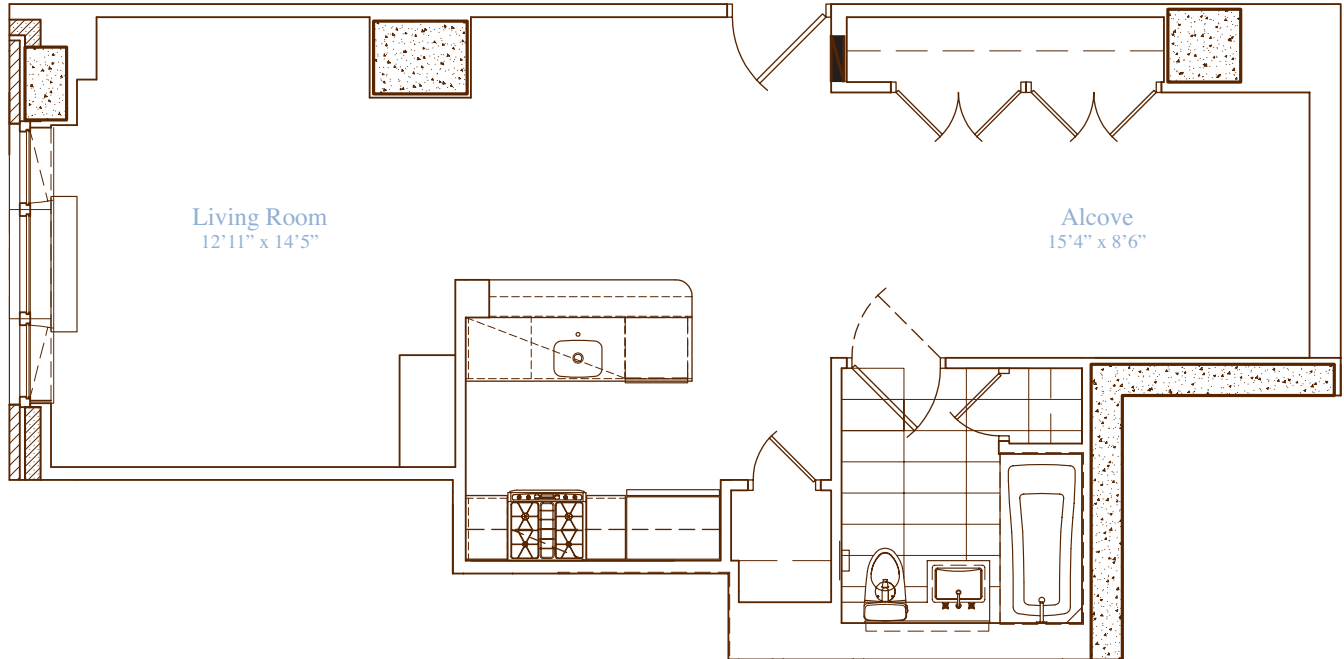

apartment: 3-7 N
approximate square footage: 691
bedrooms: **Alcove Studio**
bathrooms: 1
closets: 4

finishes

- Lofted Ceilings
- Hardwood Walnut Floors

Allmilmö Kitchen

- GE Profile Stainless Steel Appliances
- Caesarstone Countertops
- Bianco Maple Cabinetry