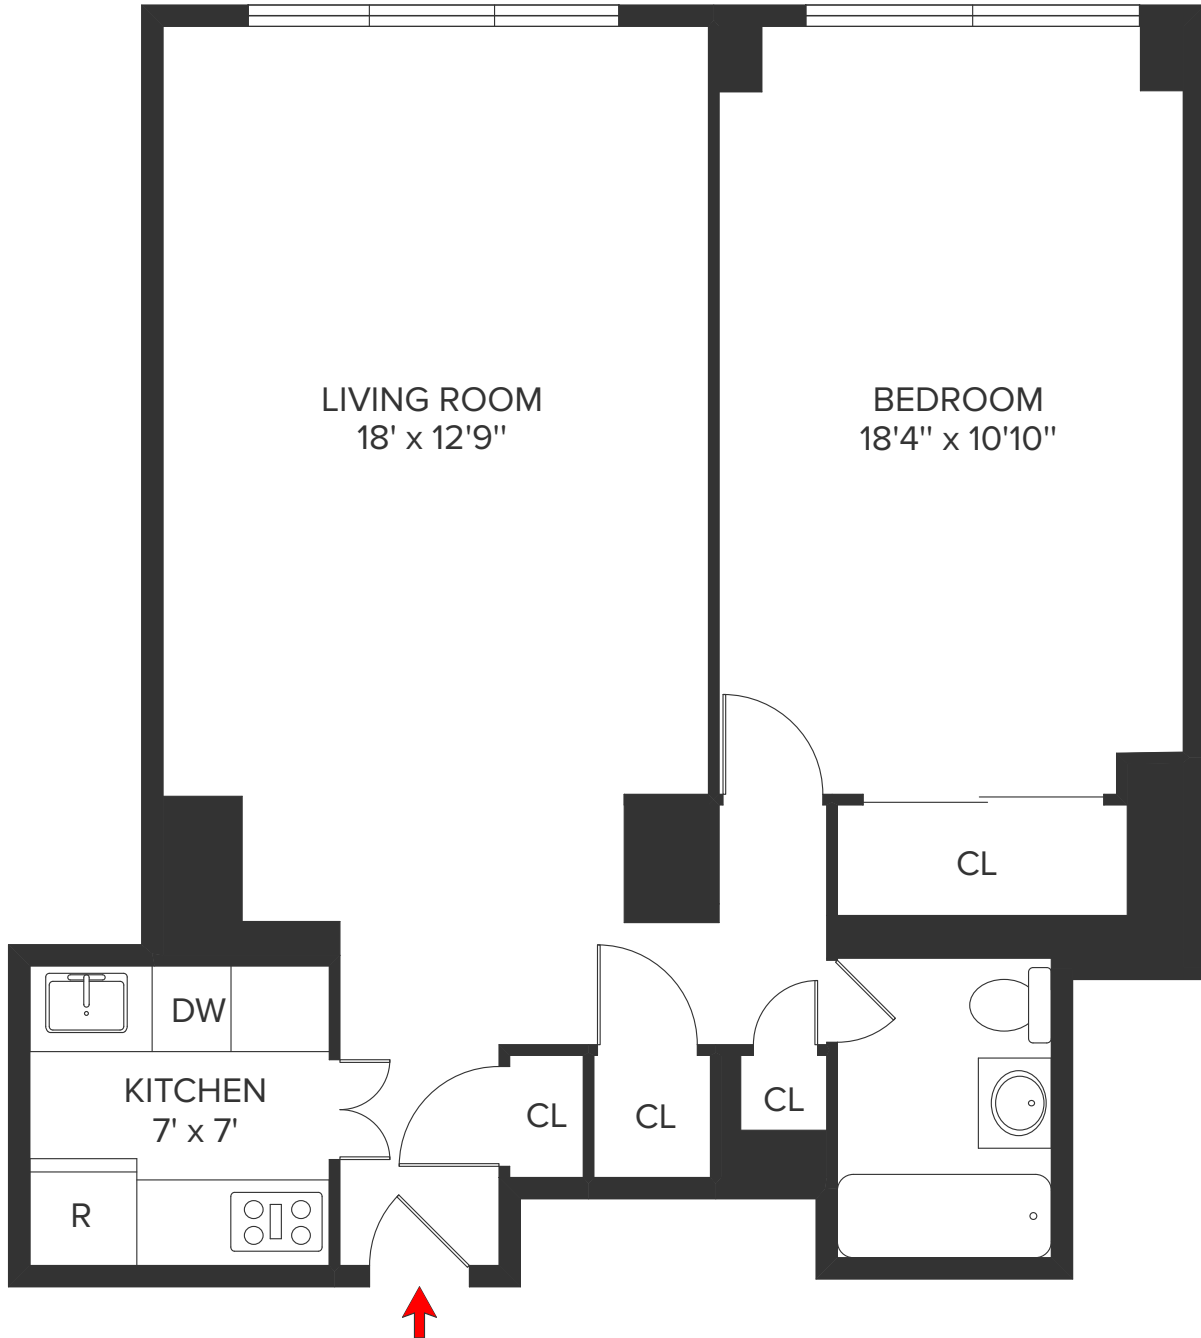

ALL DIMENSIONS ARE APPROXIMATE

200 East 33rd Street Apartment 23-H

All information regarding the floor plan is from sources deemed reliable. However, On-Line Residential, Inc. cannot assure its accuracy and bears no responsibility for any errors, omissions or misstatements. The plan is for representation purposes only and should be used as such by the prospective purchaser. All dimensions are approximate and should be re-measured for absolute accuracy.

DESIGNED BY